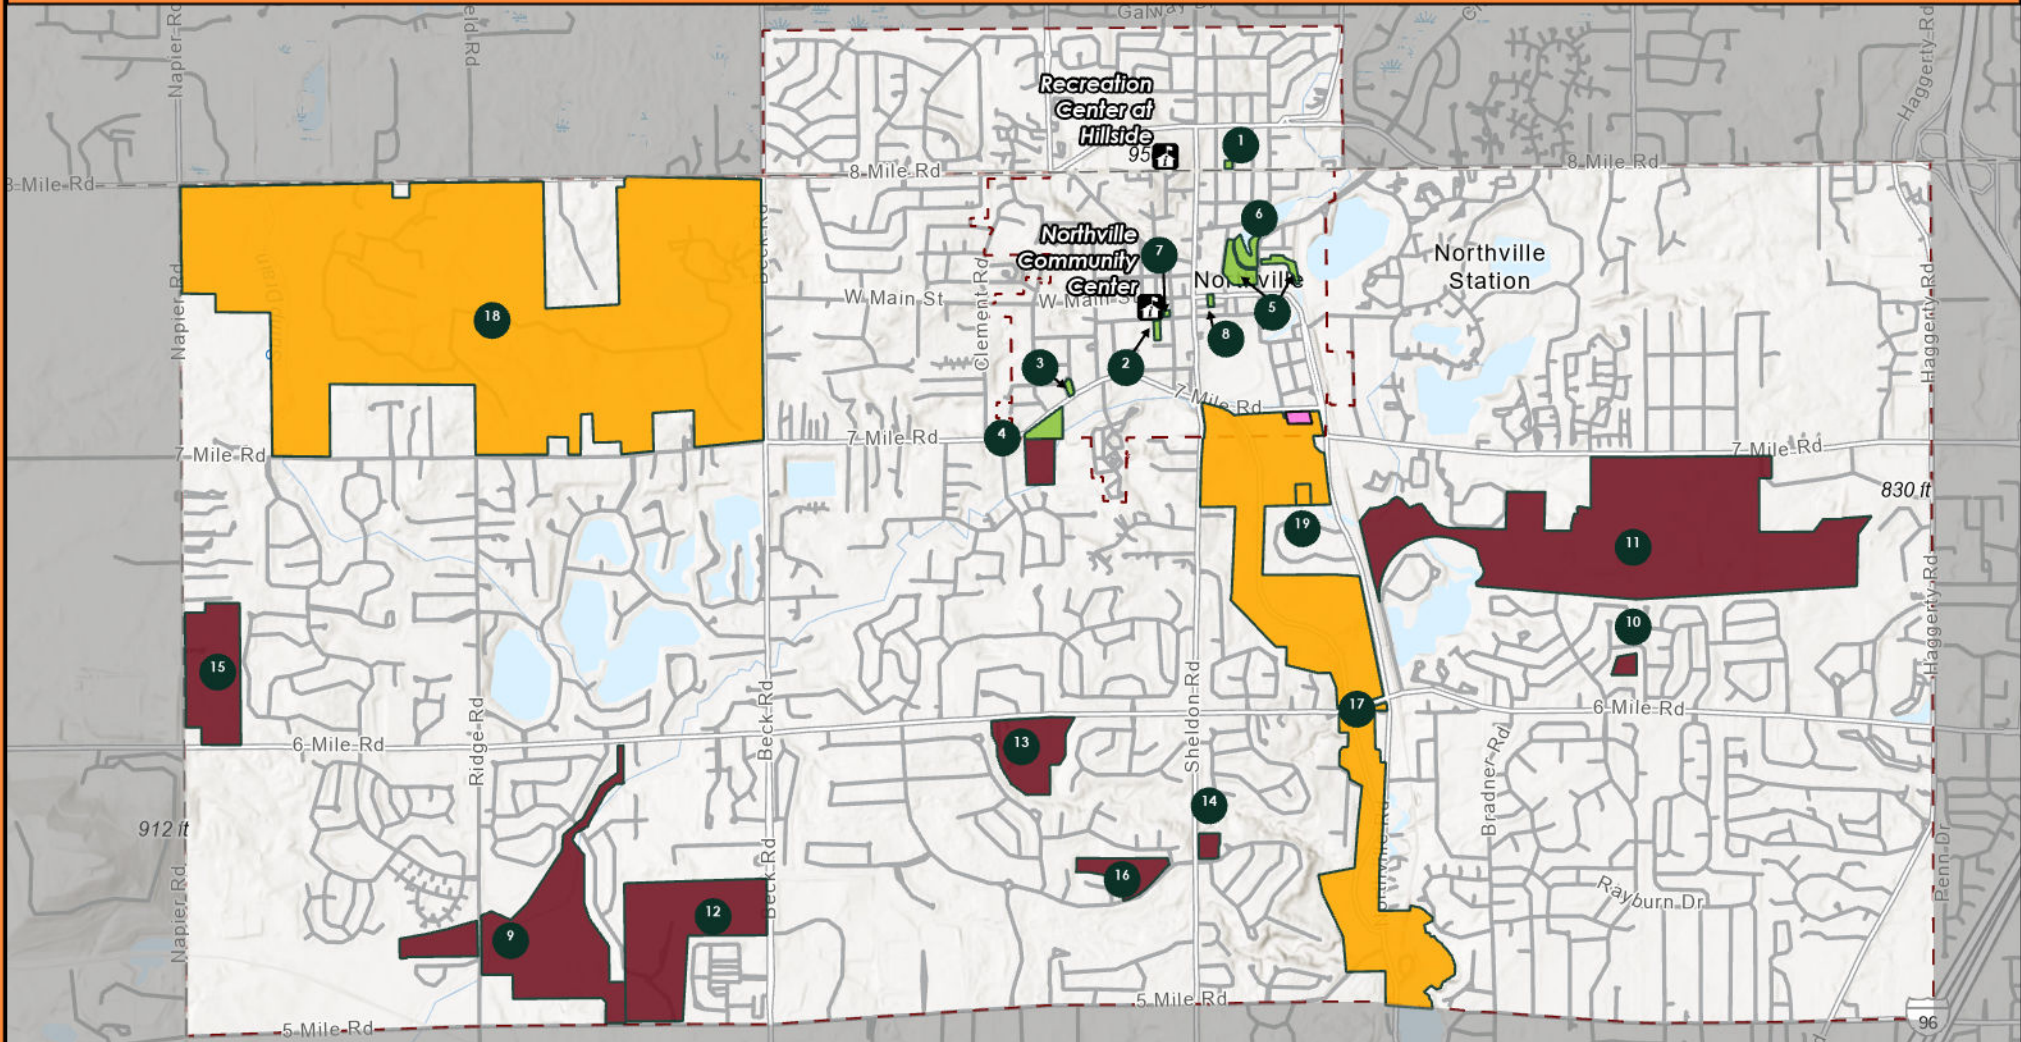

PARKS & RECREATION LOCATIONS

CITY & TOWNSHIP OF NORTHVILLE, MICHIGAN

Community Facility

Recreation Center

City of Northville Park

1) Cabbagetown Park
2) Cady Street Dog Park
3) Denton Park
4) Fish Hatchery Park

Northville Township Park

5) Ford Field
6) Mill Race Historical Village
7) Northville City Hall Open Space
8) Town Square
9) Coldwater Springs Nature Area
4) Fish Hatchery Park
10) Henningsen Park

Non-Northville Owned Park

17) Edward N. Hines Park & Bennett Arboretum

11) Legacy Park
12) Marv Gans Community Park
13) Millennium Park
14) Sheldon Road Park
15) Thayer's Corner Nature Area
16) Veteran's Memorial Park

18) Maybury State Park

19) Northville Recreation Area

Community Gathering Space

- Northville Farmers Market

Municipal Boundary

PUBLICATION DATE: 10/13/2025

NORTHVILLE
PARKS & RECREATION

northvilleparksandrec.org